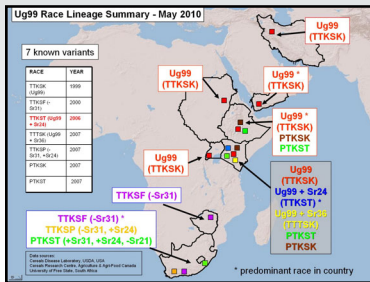

Plant Diseases in History Rust is a God!