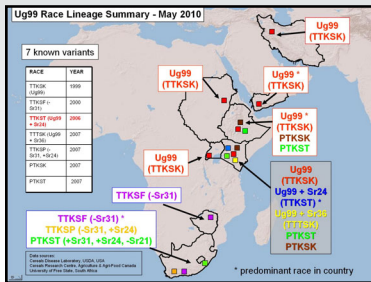

Plant Diseases in History Rust is a God!